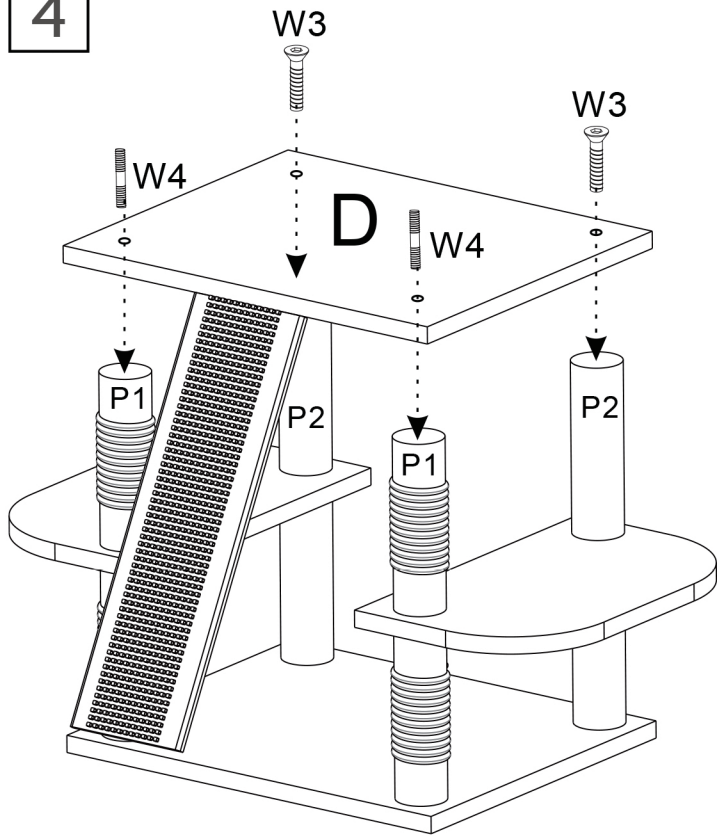

20cm

P5 3×

35cm

P6 8×

Φ30×22.5cm

W1 4×

M8×15

W2 2×

M8×30

W3  M8×35 27×	W4  M8×65 10×	W5  1×
W6  2×	W7  1×	W8   1×

ASSEMBLY

Please check that you have all the parts listed before you start assembling, if you do find that something is missing, do not continue assembly. please contact your supplier immediately.

1

2

3

4

5

6

7

8

9

10

Note: The table can be fixed on wall by one holes behind the cat tree to keep the kids away from any danger.