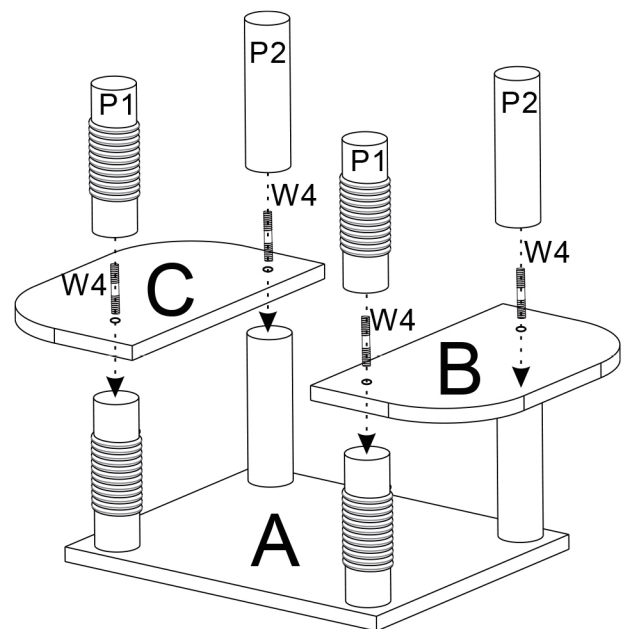

W3 M8×35 27×	W4 M8×65 10×	W5 1×
W6 2×	W7 1×	W8 1×

ASSEMBLY

Please check that you have all the parts listed before you start assembling, if you do find that something is missing, do not continue assembly. please contact your supplier immediately.

1

2