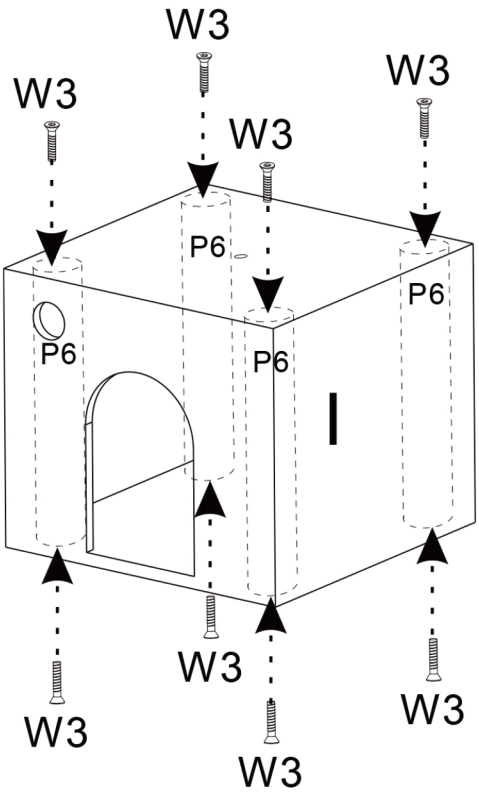

20cm

P5 3×

35cm

P6 8×

Φ30×22.5cm

W1 4×

M8×15

W2 2×

M8×30

W3  M8×35 27×	W4  M8×65 10×	W5  1×
W6  2×	W7  1×	W8   1×

ASSEMBLY

Please check that you have all the parts listed before you start assembling, if you do find that something is missing, do not continue assembly. please contact your supplier immediately.

1

2

3

4

5

6

7

8

9

10

Note: The table can be fixed on wall by one holes behind the cat tree to keep the kids away from any danger.